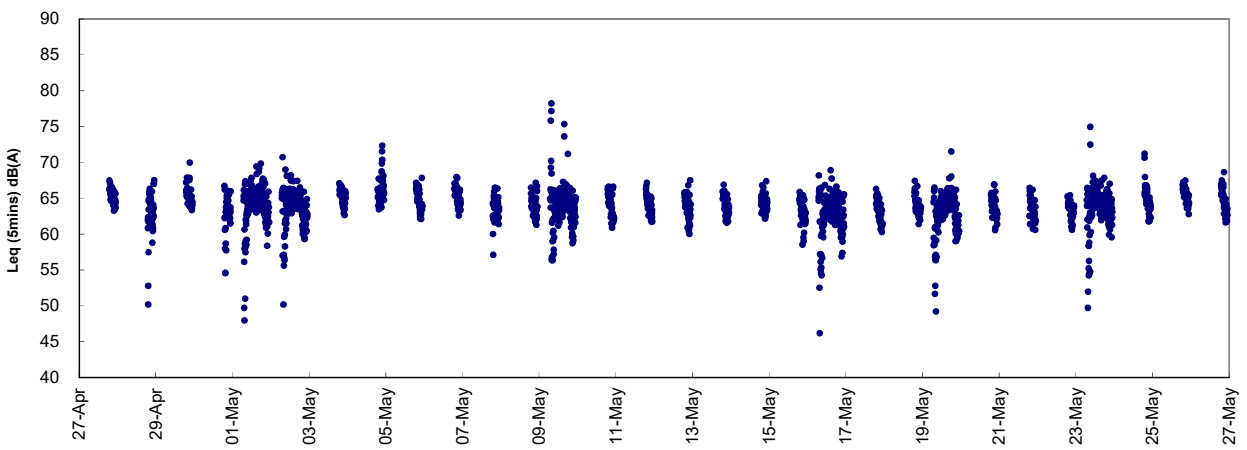

Restricted hours (1900 - 2300) on normal weekdays and 0700 - 2300 hrs on public holidays