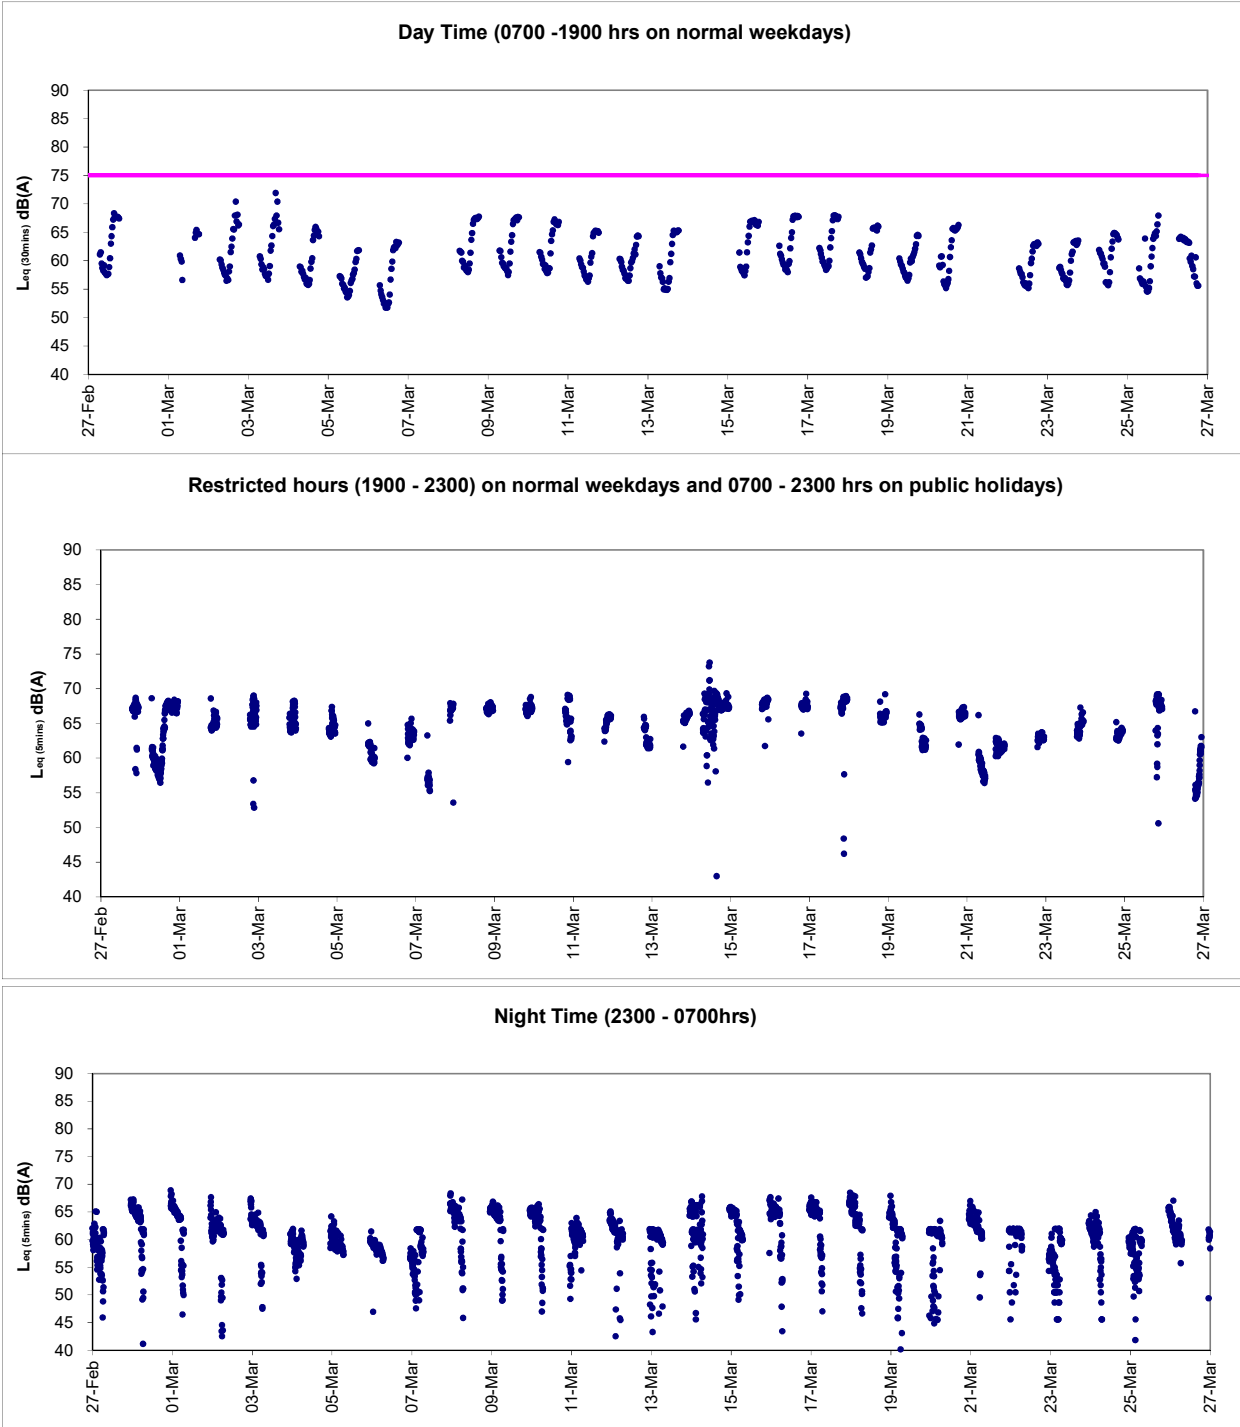

Graphic Presentation of Real Time Noise Monitoring Result (RTN1-Food and Environmental Hygiene Department Depot)

Remark:
Power supply was suspended from 01 March 2021 8:46 to 01 March 2021 15:56, 07 March 2021 8:36 to 07 March 2021 20:41 and 21 March 2021 11:06 to 21 March 2021 17:16 due to interruption.

Graphic Presentation of Real Time Noise Monitoring Result (RTN1-Food and Environmental Hygiene Department Depot)

Remark:
Power supply was suspended from 06 April 2021 09:46 to 13 April 2021 09:46 and 20 April 2021 08:26 to 20 April 2021 22:16 due to interruption.