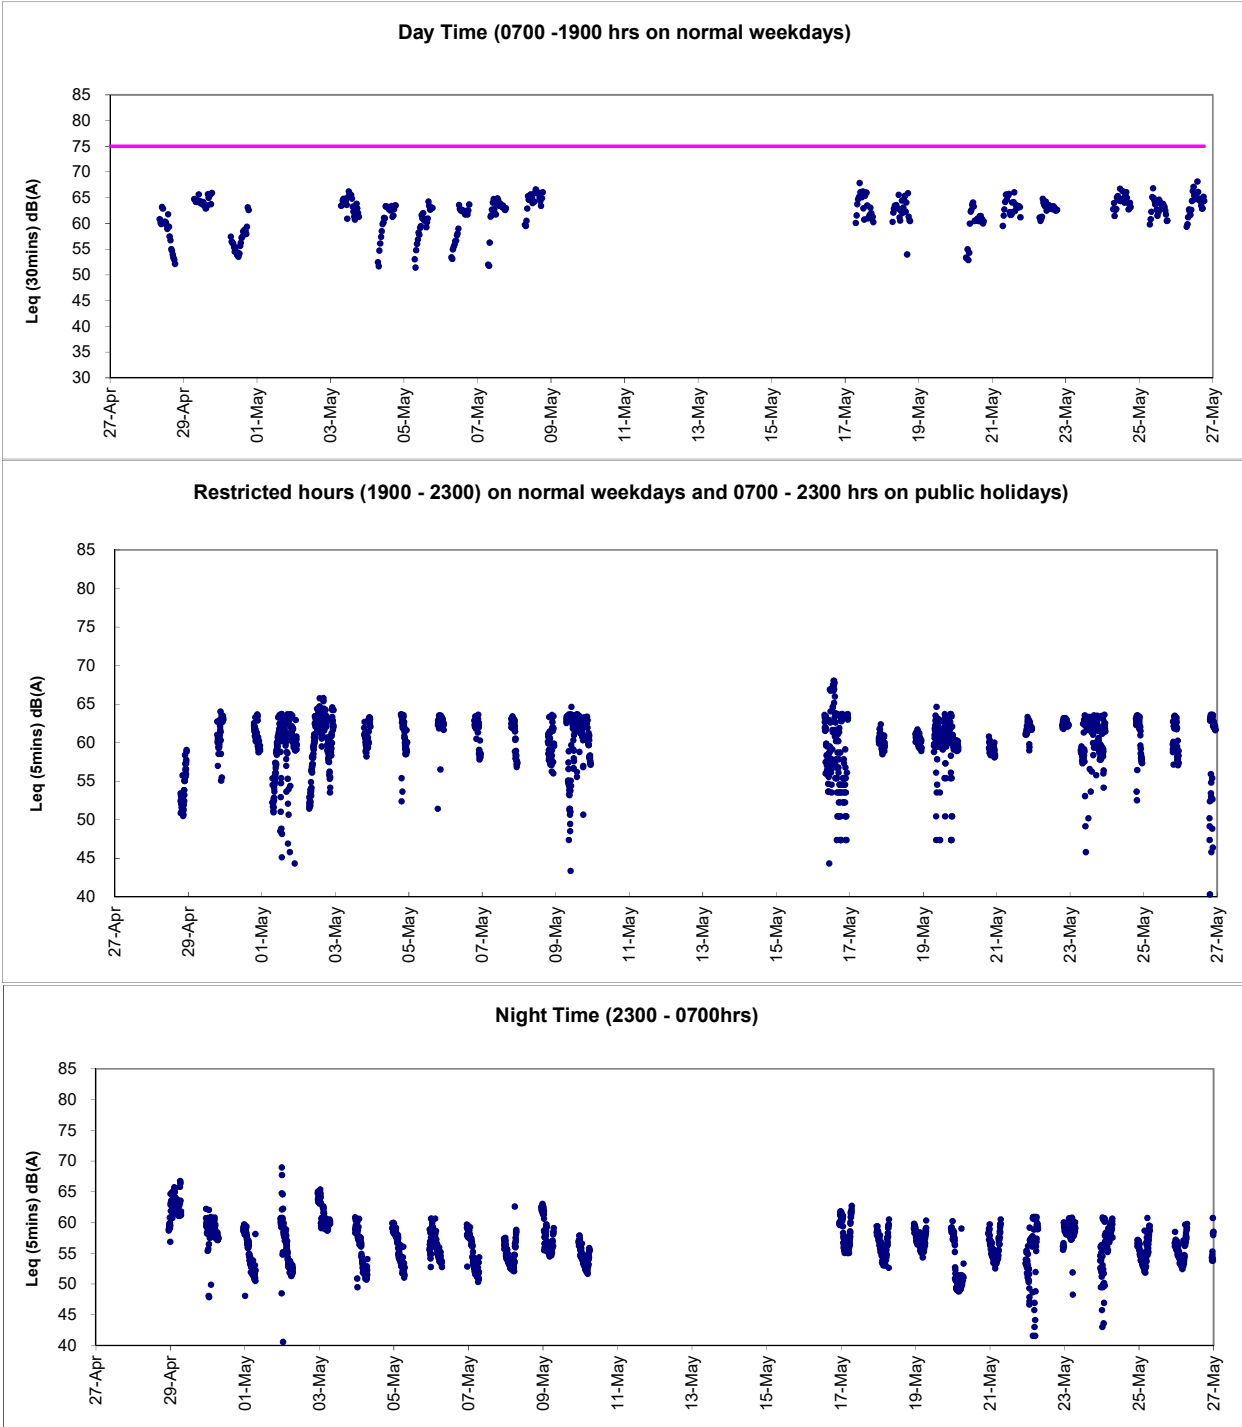

Graphic Presentation of Real Time Noise Monitoring Result (RTN4-Causeway Bay Community Centre)

Remarks: Power supply was suspended from 27 April 2021 00:00 to 28 April 2021 08:26 and 10 May 2021 06:11 to 16 May 2021 07:31.