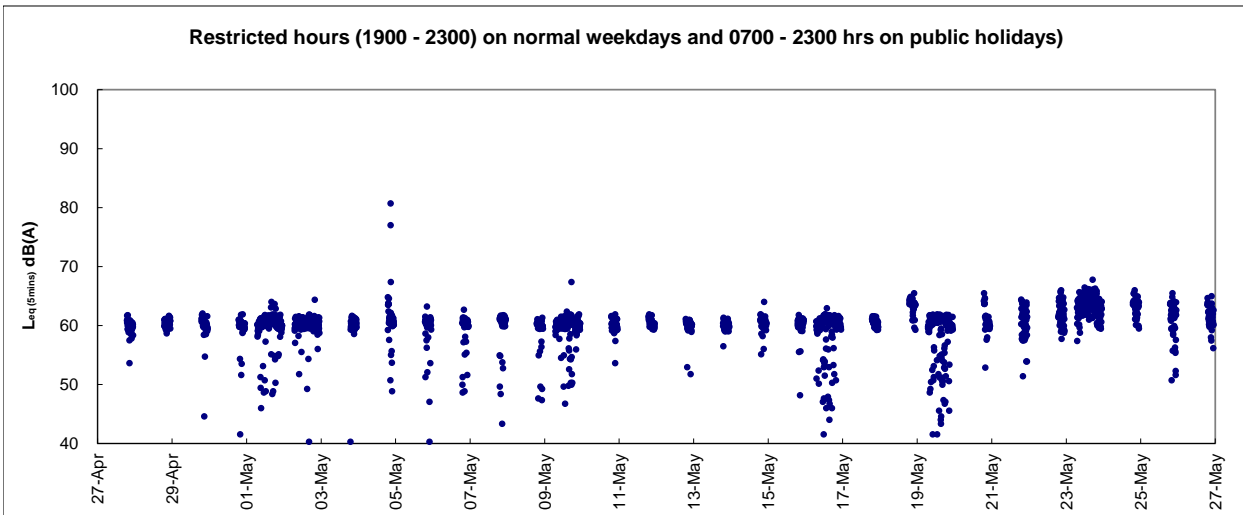

Graphic Presentation of Real Time Noise Monitoring Result (RTN2a- Hong Kong Electric Centre)