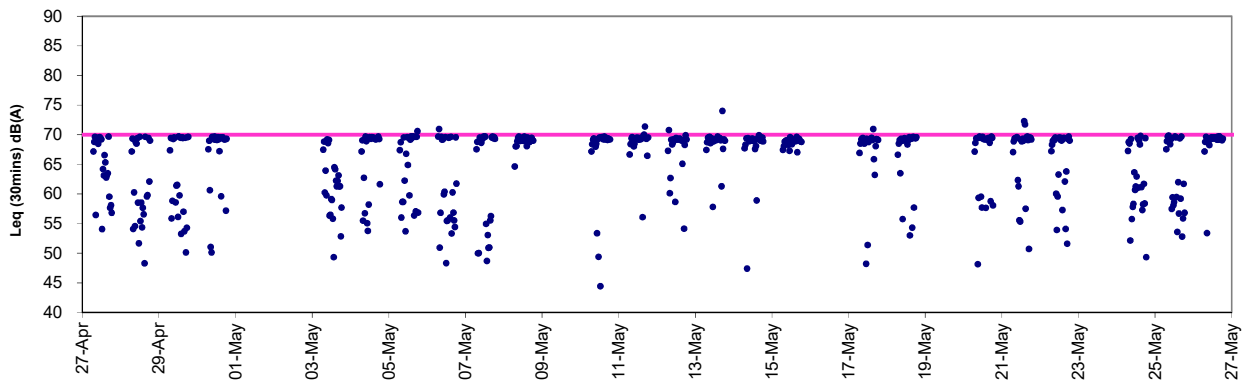

Graphic Presentation of Real Time Noise Monitoring Result (RTN3-Yu Lee Mo Fan Memorial School)

Day Time (0700 -1900 hrs on normal weekdays)