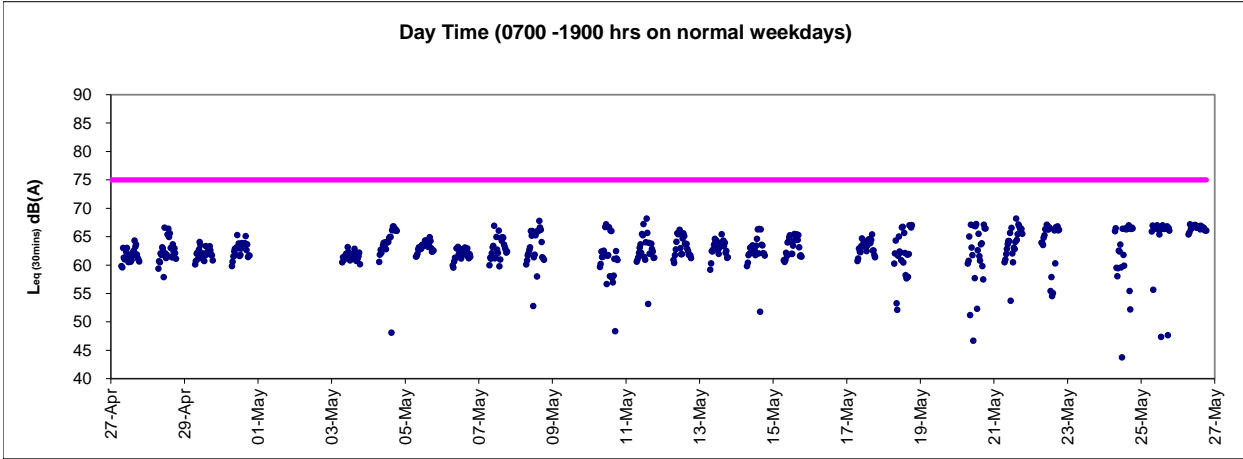

Graphic Presentation of Real Time Noise Monitoring Result (RTN2a- Hong Kong Electric Centre)