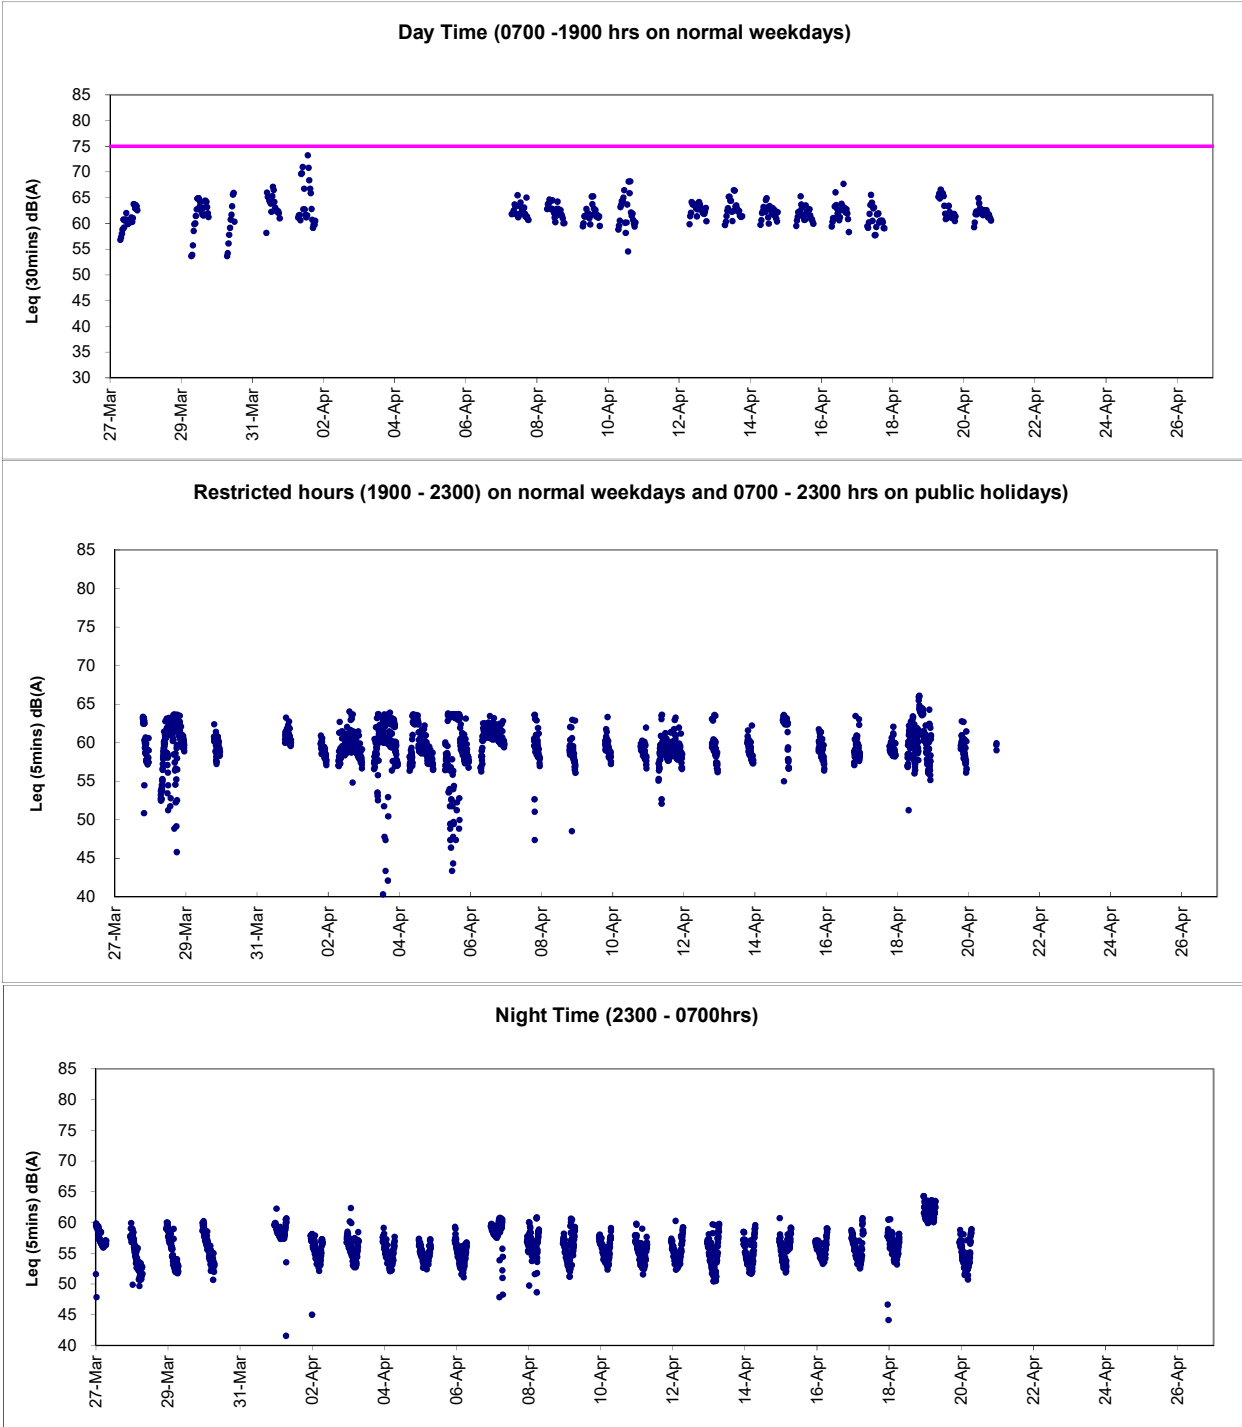

Graphic Presentation of Real Time Noise Monitoring Result (RTN3-Yu Lee Mo Fan Memorial School)

Day Time (0700 -1900 hrs on normal weekdays)

Restricted hours (1900 - 2300) on normal weekdays and 0700 - 2300 hrs on public holidays

Night Time (2300 - 0700hrs)

Graphic Presentation of Real Time Noise Monitoring Result (RTN4-Causeway Bay Community Centre)

Remarks: Power supply was suspended from 21 March 2021 00:31 to 21 March 2021 07:51 and 23 March 2021 13:31 to 24 March 2021 19:46.

Graphic Presentation of Real Time Noise Monitoring Result (RTN4-Causeway Bay Community Centre)

Remarks: Power supply was suspended from 30 March 2021 12:11 to 31 March 2021 09:51 and 20 April 2021 19:16 to 26 April 2021 23:56