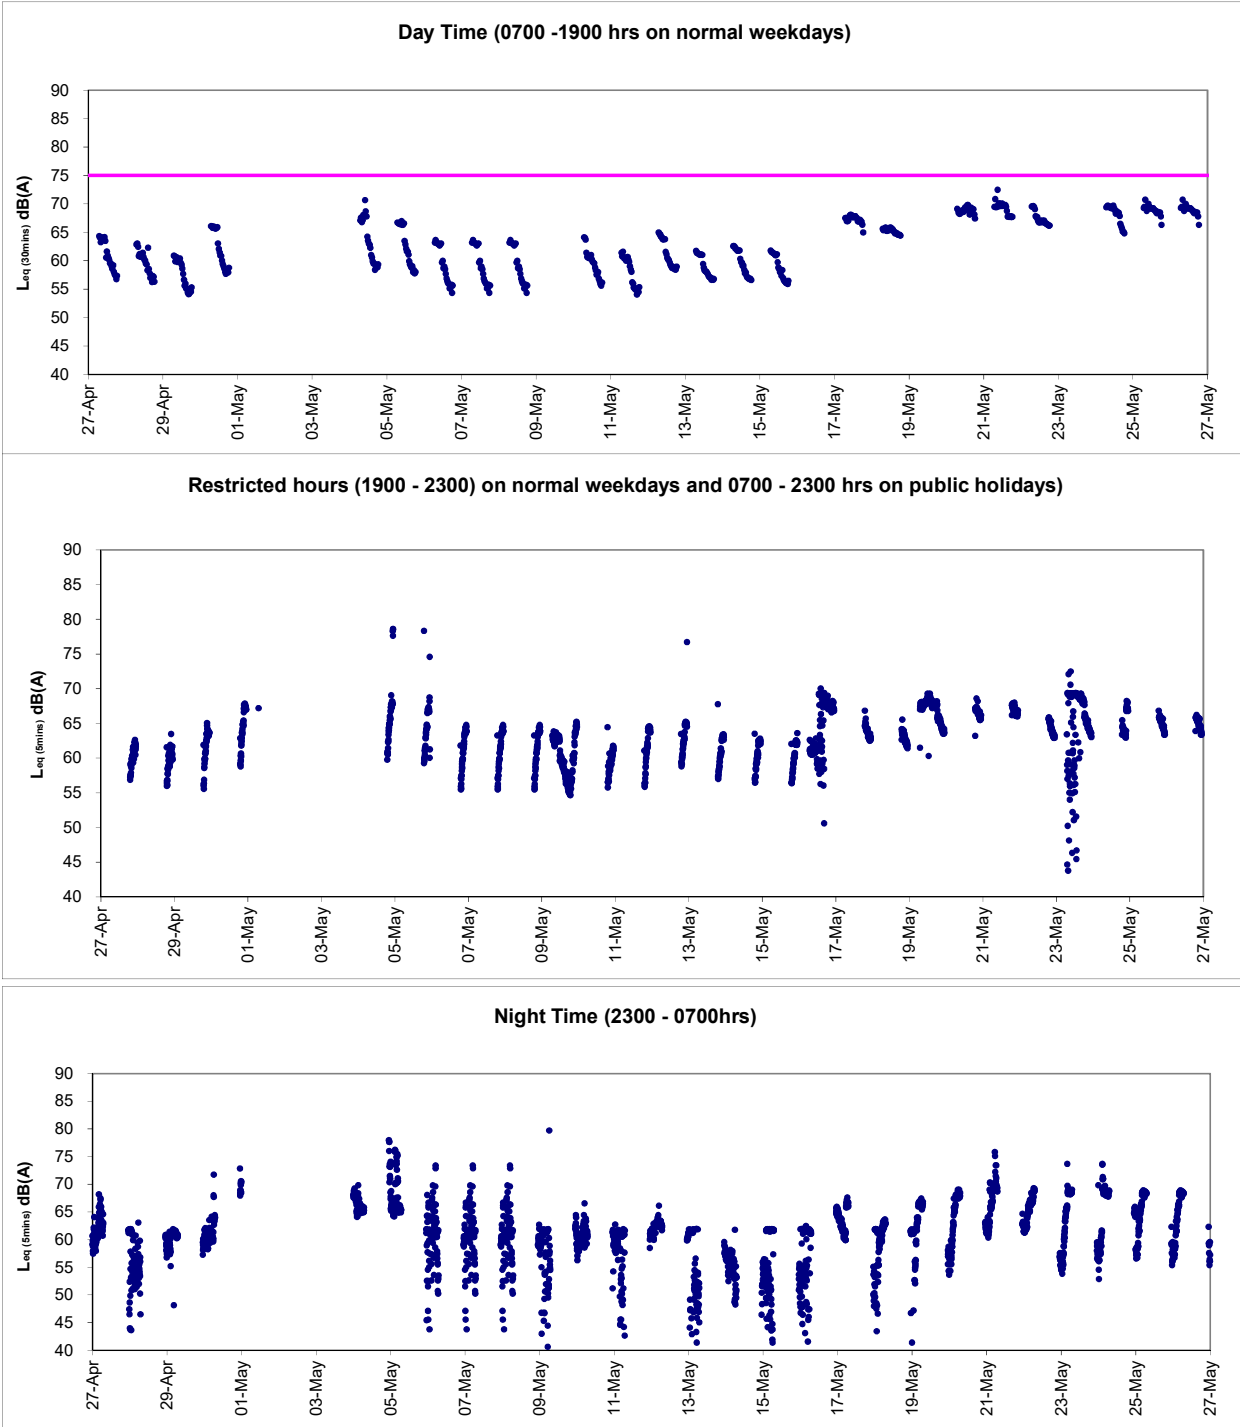

Graphic Presentation of Real Time Noise Monitoring Result (RTN1-Food and Environmental Hygiene Department Depot)

Remark: Power supply was suspended from 01 May 2021 00:00 to 03 May 2021 23:56 due to interruption.