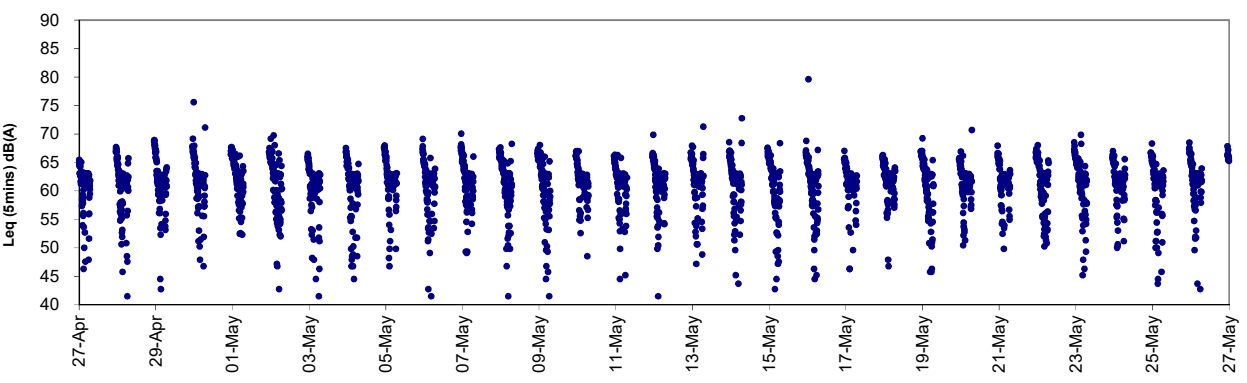

Night Time (2300 - 0700hrs)