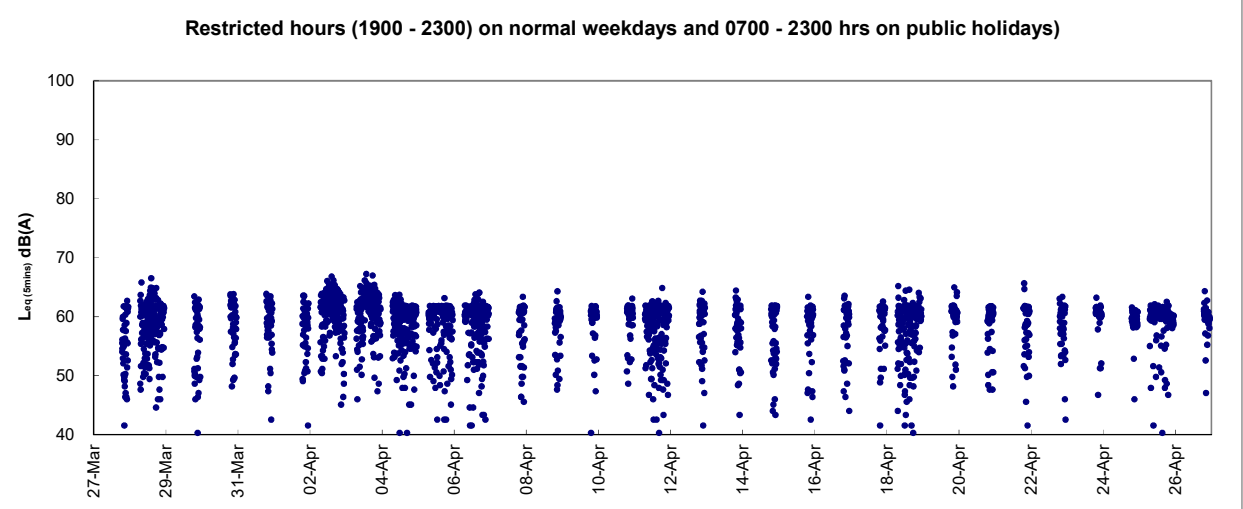

Graphic Presentation of Real Time Noise Monitoring Result (RTN2a- Hong Kong Electric Centre)