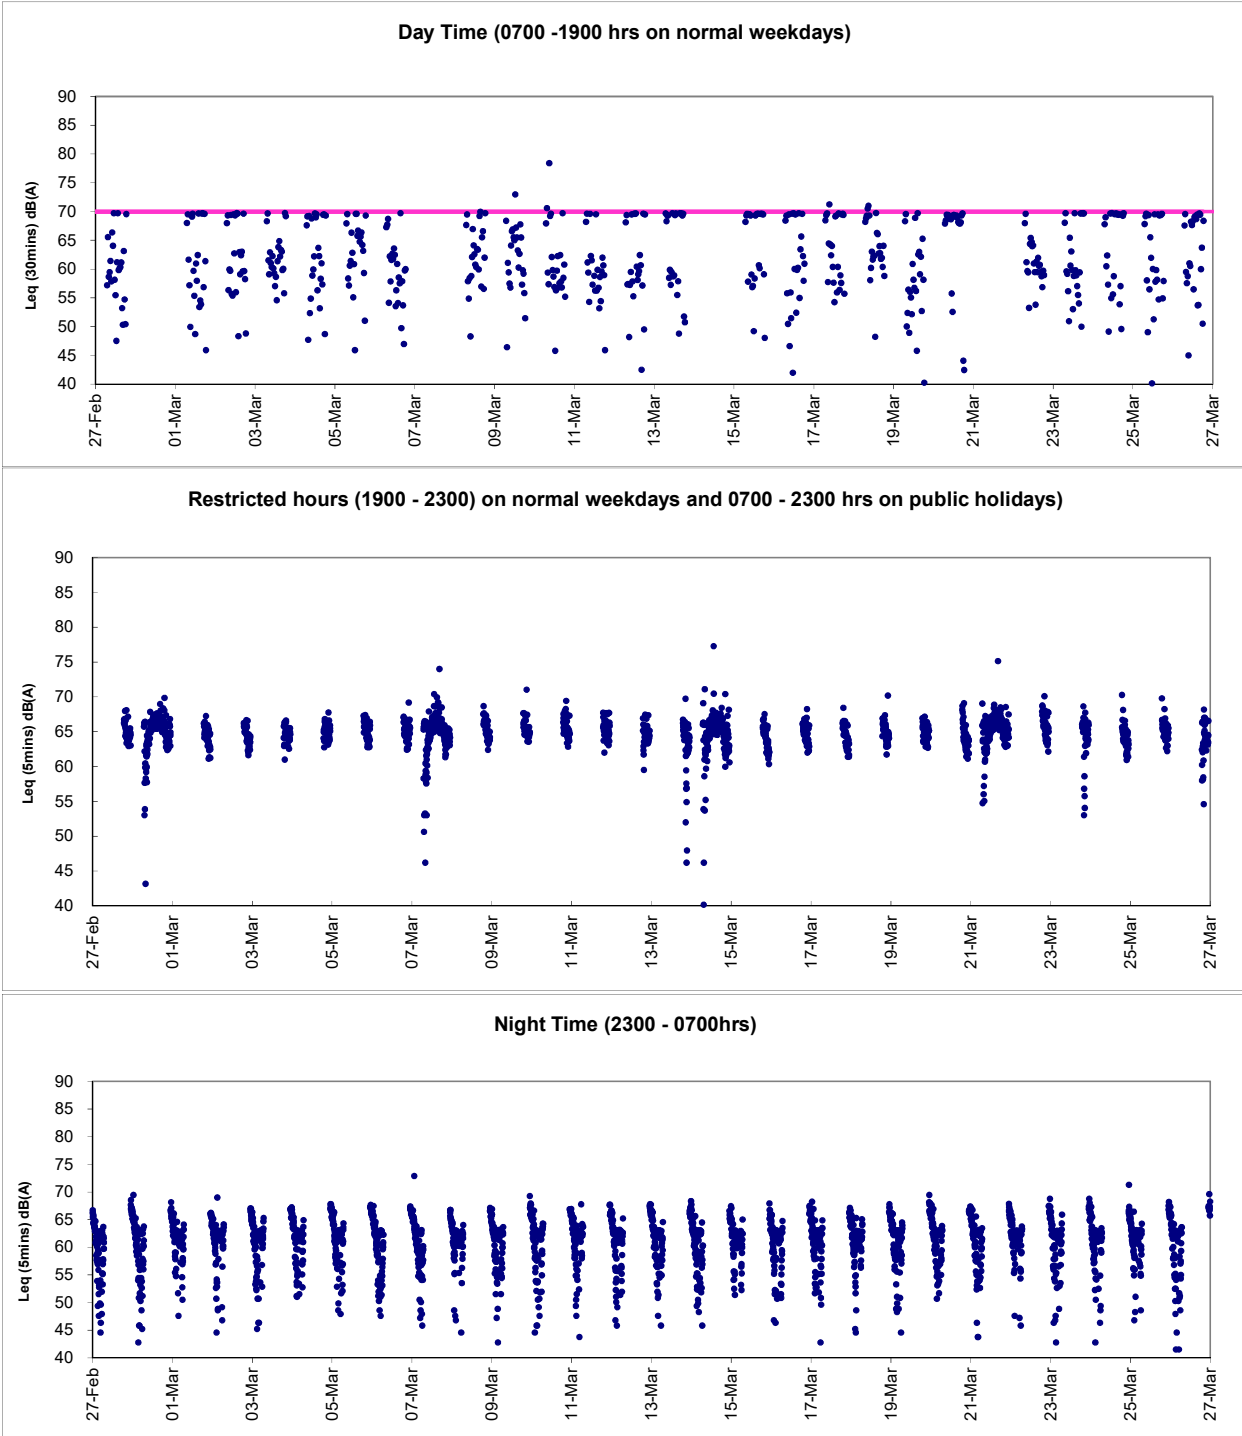

Graphic Presentation of Real Time Noise Monitoring Result (RTN3-Yu Lee Mo Fan Memorial School)