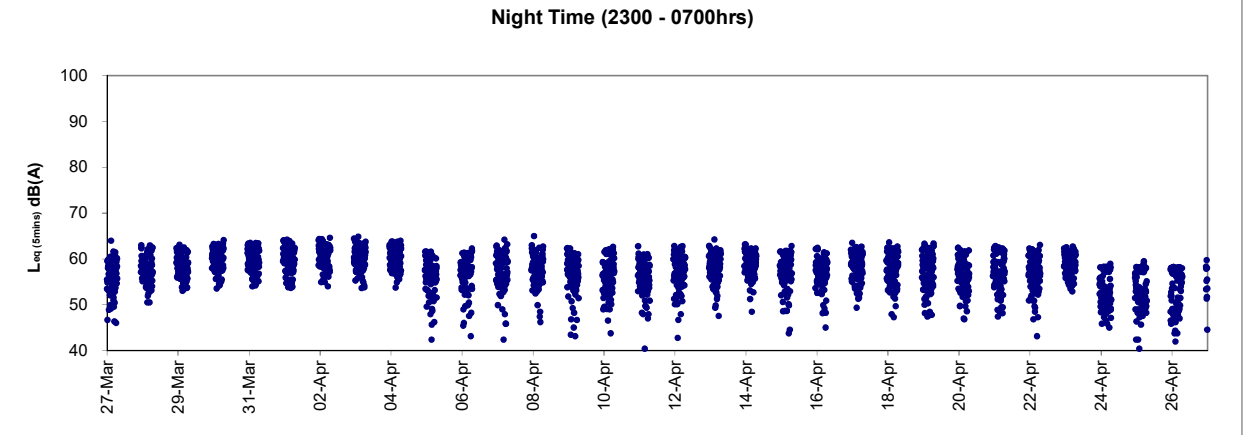

Graphic Presentation of Real Time Noise Monitoring Result (RTN2a- Hong Kong Electric Centre)