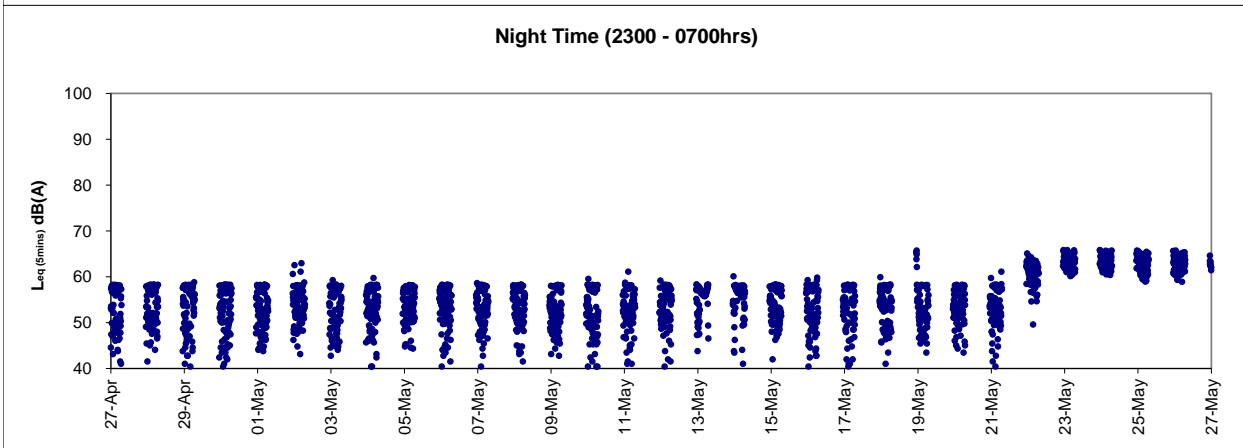

Graphic Presentation of Real Time Noise Monitoring Result (RTN2a- Hong Kong Electric Centre)