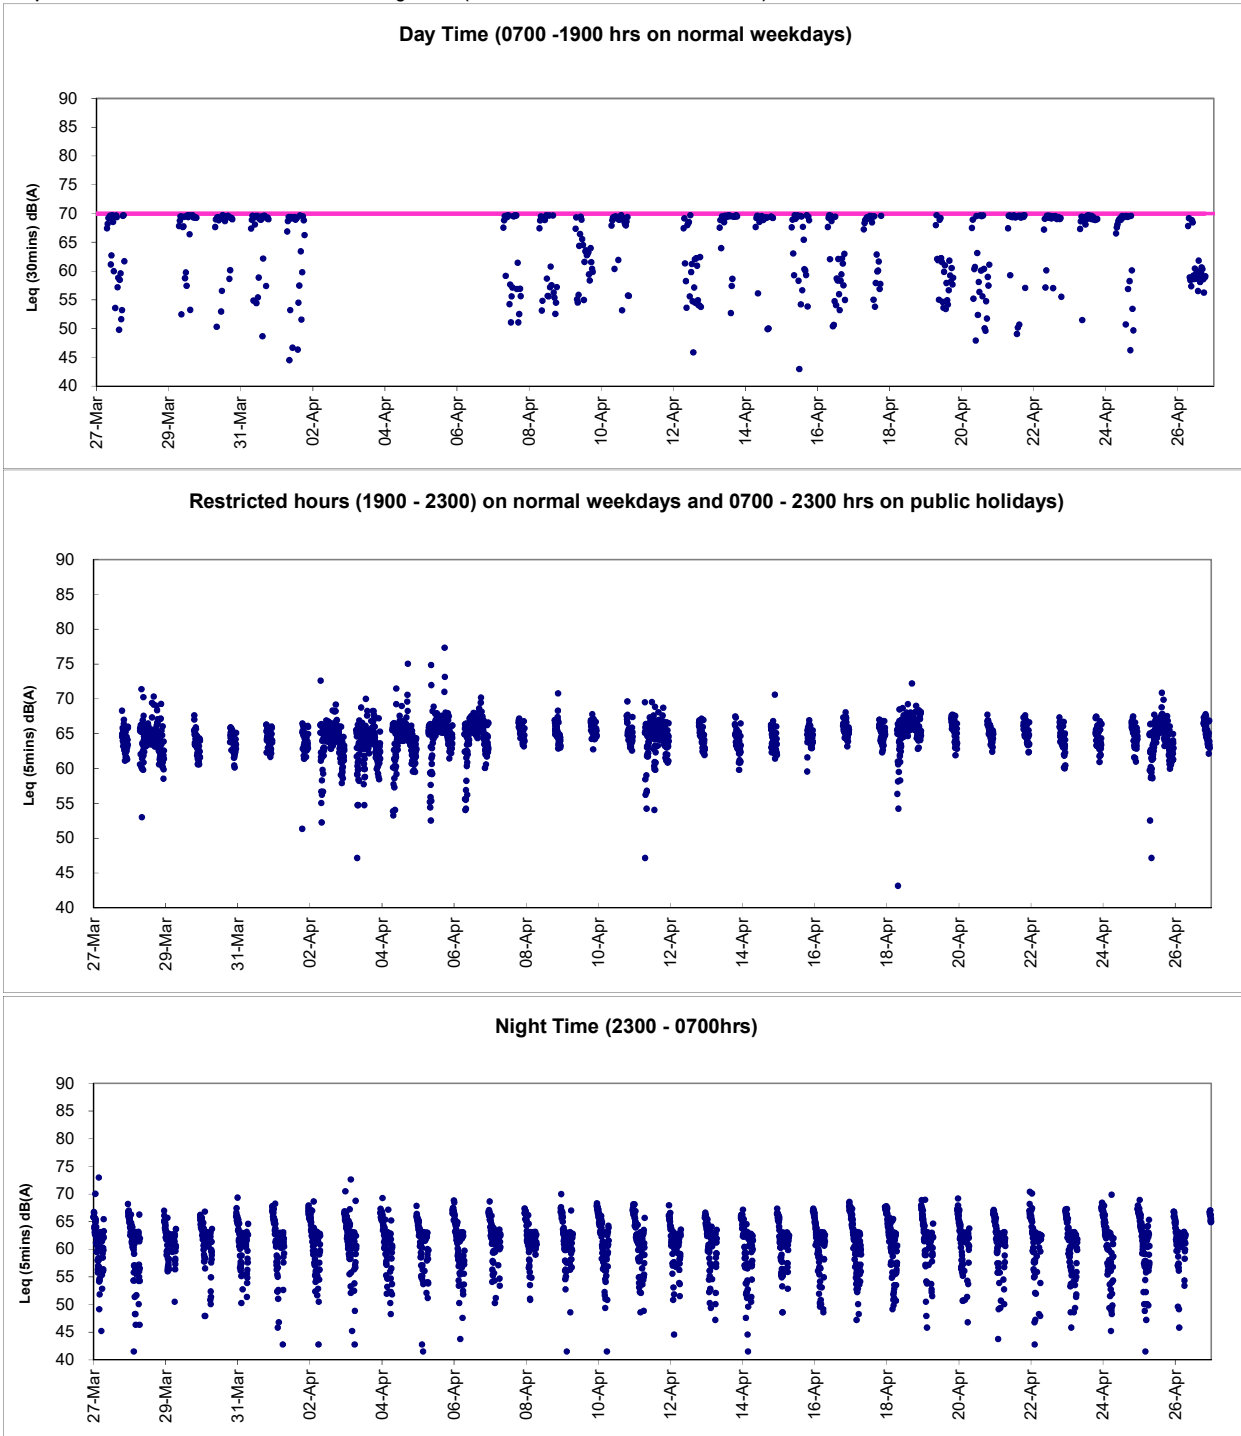

Graphic Presentation of Real Time Noise Monitoring Result (RTN2a- Hong Kong Electric Centre)

Remark: Power supply was suspended from 03 March 2021 16:16 to 17 March 2021 14:46

Graphic Presentation of Real Time Noise Monitoring Result (RTN2a- Hong Kong Electric Centre)

Graphic Presentation of Real Time Noise Monitoring Result (RTN2a- Hong Kong Electric Centre)

Graphic Presentation of Real Time Noise Monitoring Result (RTN3-Yu Lee Mo Fan Memorial School)

Graphic Presentation of Real Time Noise Monitoring Result (RTN3-Yu Lee Mo Fan Memorial School)

Graphic Presentation of Real Time Noise Monitoring Result (RTN3-Yu Lee Mo Fan Memorial School)

Day Time (0700 -1900 hrs on normal weekdays)

Restricted hours (1900 - 2300) on normal weekdays and 0700 - 2300 hrs on public holidays