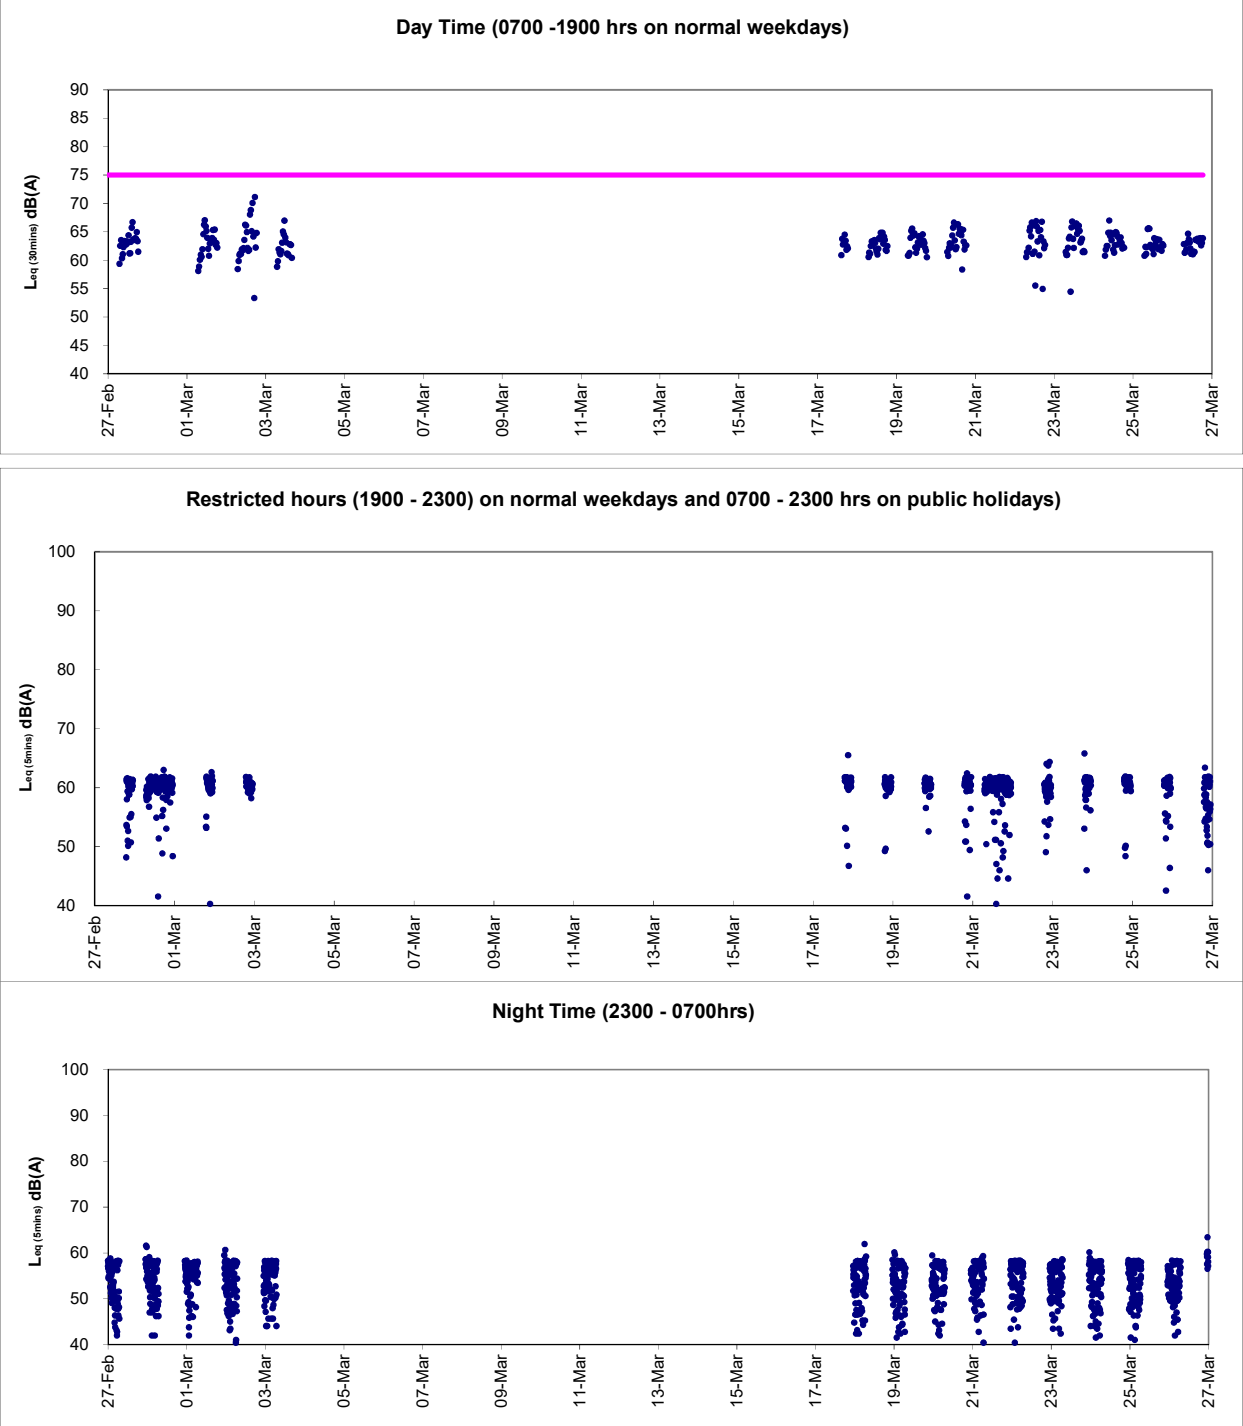

Graphic Presentation of Real Time Noise Monitoring Result (RTN2a- Hong Kong Electric Centre)

Remark: Power supply was suspended from 03 March 2021 16:16 to 17 March 2021 14:46