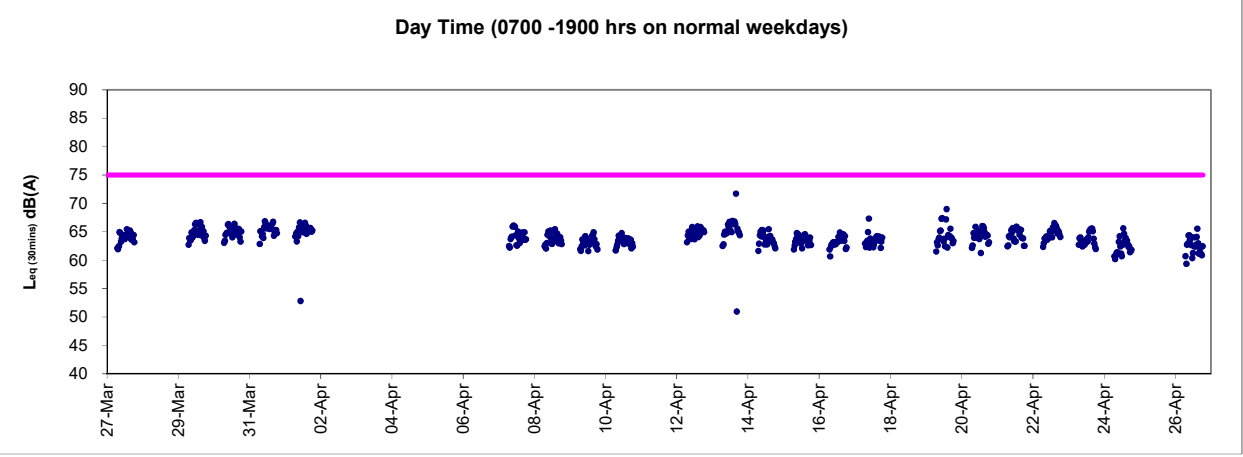

Graphic Presentation of Real Time Noise Monitoring Result (RTN2a- Hong Kong Electric Centre)