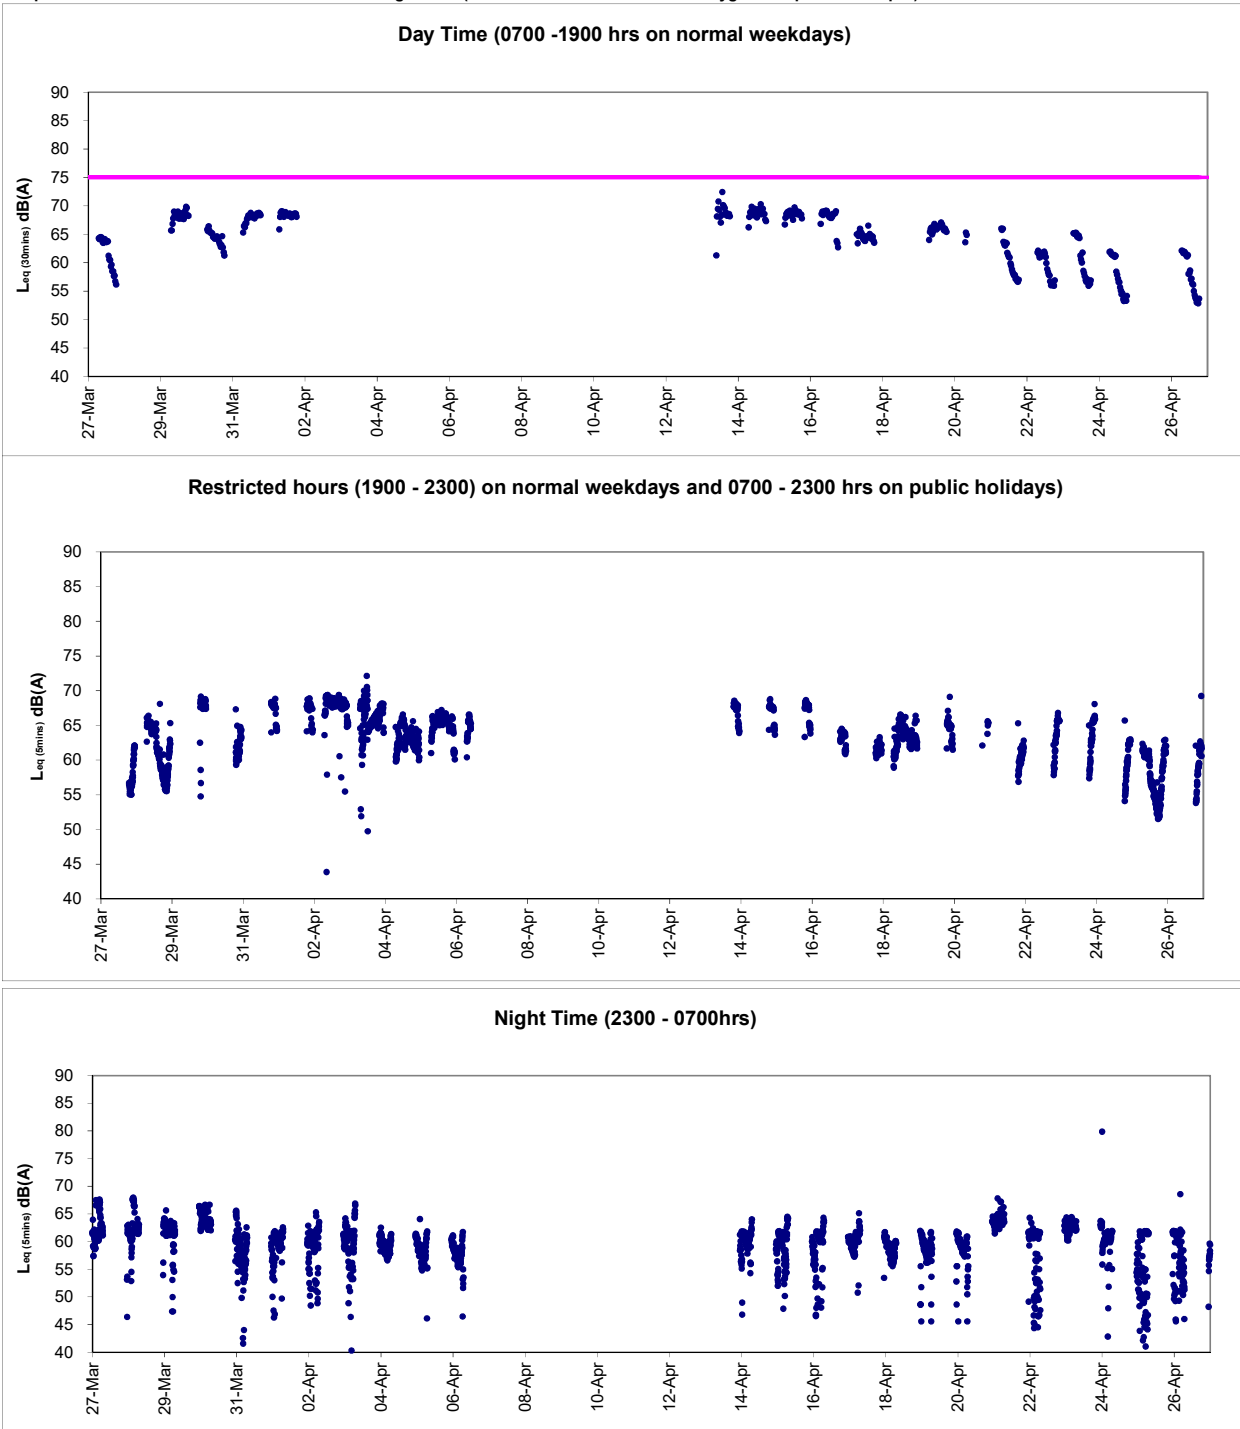

Graphic Presentation of Real Time Noise Monitoring Result (RTN1-Food and Environmental Hygiene Department Depot)

Remark:
Power supply was suspended from 01 March 2021 8:46 to 01 March 2021 15:56, 07 March 2021 8:36 to 07 March 2021 20:41 and 21 March 2021 11:06 to 21 March 2021 17:16 due to interruption.

Graphic Presentation of Real Time Noise Monitoring Result (RTN1-Food and Environmental Hygiene Department Depot)

Remark:
Power supply was suspended from 06 April 2021 09:46 to 13 April 2021 09:46 and 20 April 2021 08:26 to 20 April 2021 22:16 due to interruption.