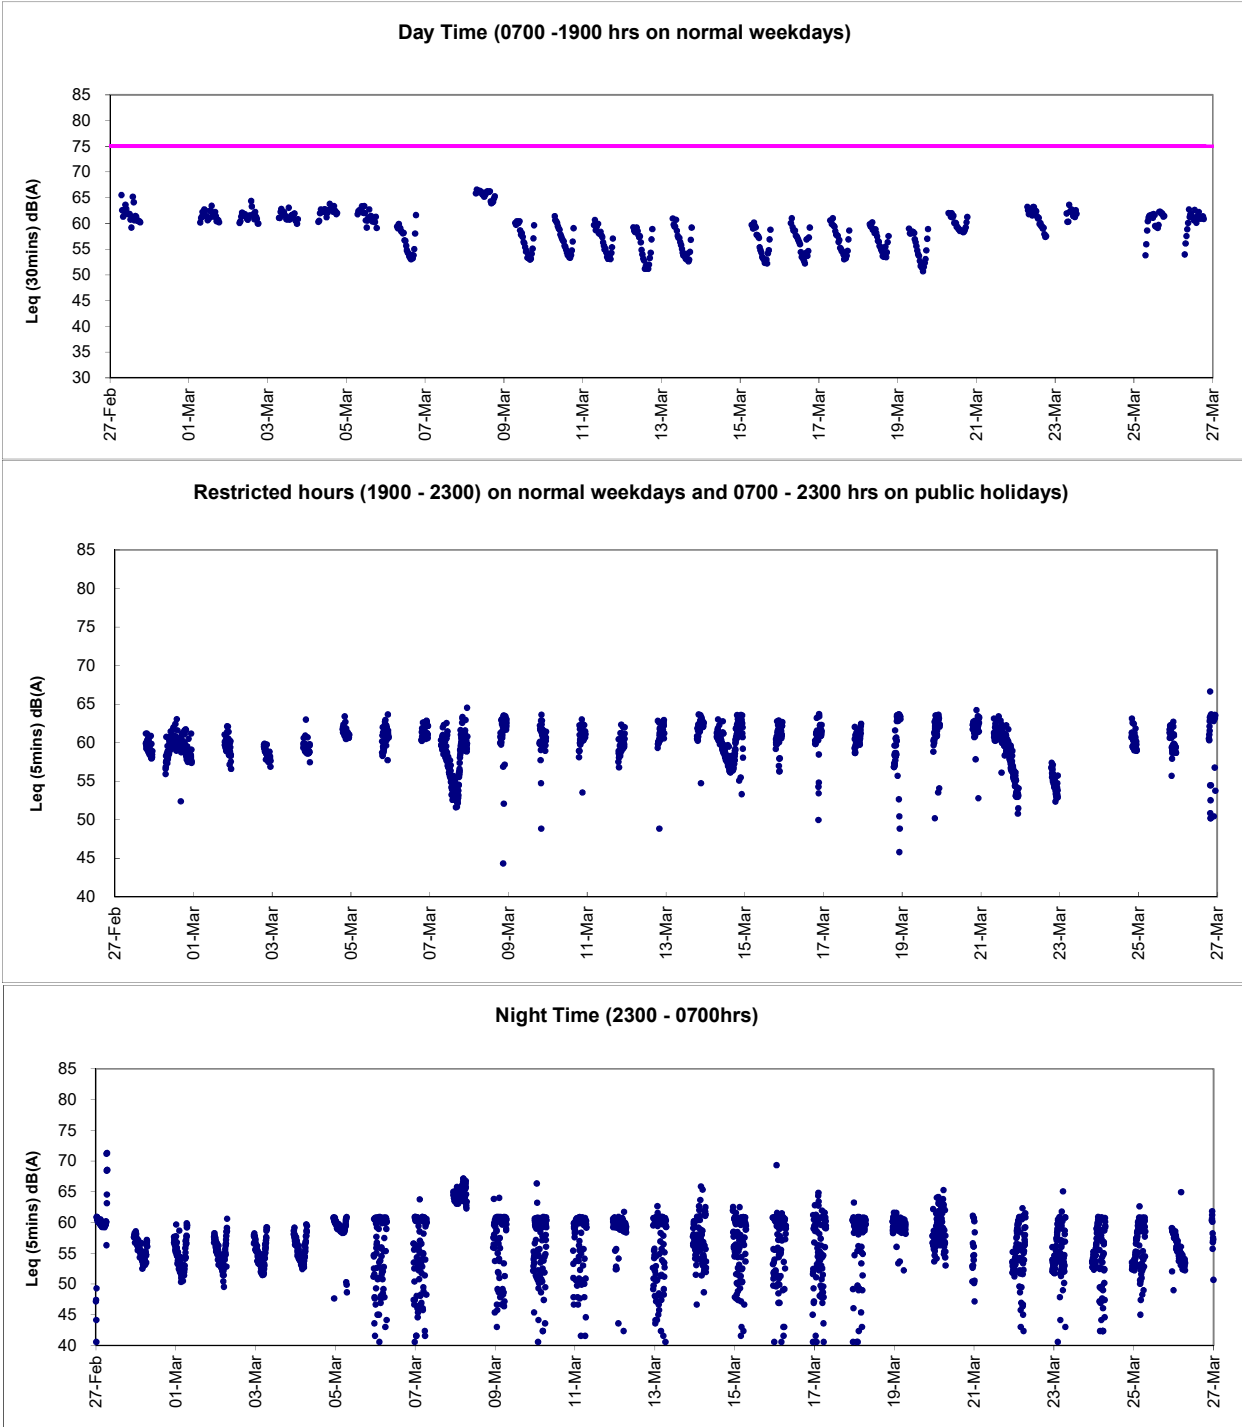

Graphic Presentation of Real Time Noise Monitoring Result (RTN3-Yu Lee Mo Fan Memorial School)

Day Time (0700 -1900 hrs on normal weekdays)

Restricted hours (1900 - 2300) on normal weekdays and 0700 - 2300 hrs on public holidays

Night Time (2300 - 0700hrs)

Graphic Presentation of Real Time Noise Monitoring Result (RTN4-Causeway Bay Community Centre)

Remarks: Power supply was suspended from 21 March 2021 00:31 to 21 March 2021 07:51 and 23 March 2021 13:31 to 24 March 2021 19:46.